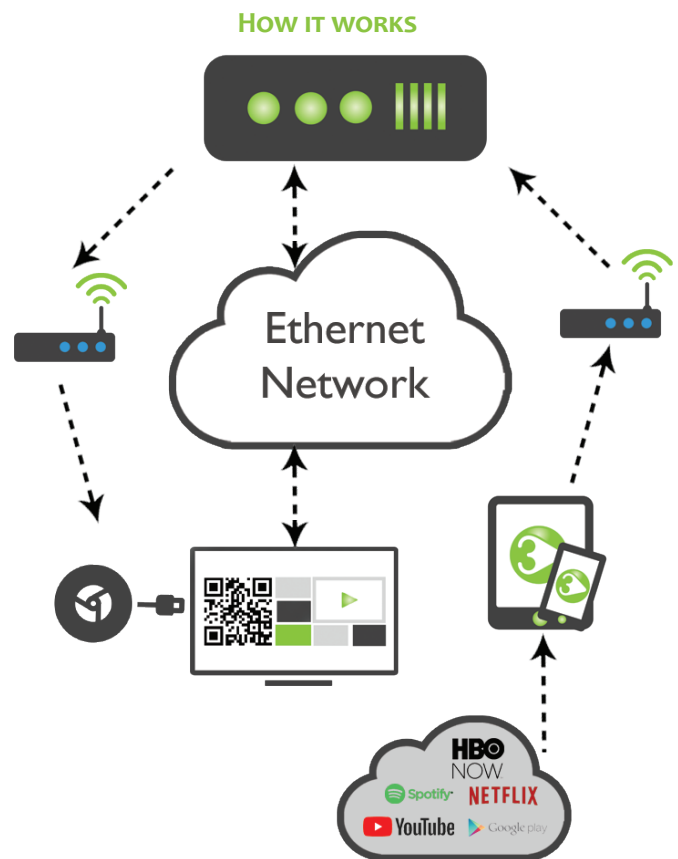

## GOOGLE CHROMECAST CONTENT SHARING

*Play your favourite content in-room with Tripleplay Chromecast support*

Media consumption methods have changed, more and more people access media content via on-demand subscription services like NetFlix, Spotify and YouTube; allowing them to take their content with them anywhere they travel and ensuring a personalised home-from-home experience.

Tripleplay's Interactive IPTV Portal\*, one of the world's leading in-room entertainment and IPTV platforms, now supports secure Google Chromecast device streaming; allowing clients across the globe to enable Bring your own Content (BYOC) for guests and enhance any visit!

### TRIPLEPLAY CHROMECAST SUPPORT INCLUDES;

- Support for 1000's of Chromecast enabled apps
- Option to deliver to Smart TV and/or Set Top Box
- Power over USB
- Device disconnection alerts
- Simple access from branded Interactive Portal page

### CORE REQUIREMENTS

- Tripleplay Interactive IPTV Portal
- Tripleplay Caveman 2.0 software build or above
- Google Chromecast
- Supports iOS and Android device

\*Chromecast support is included from Tripleplay software release Caveman 2.0 and beyond.