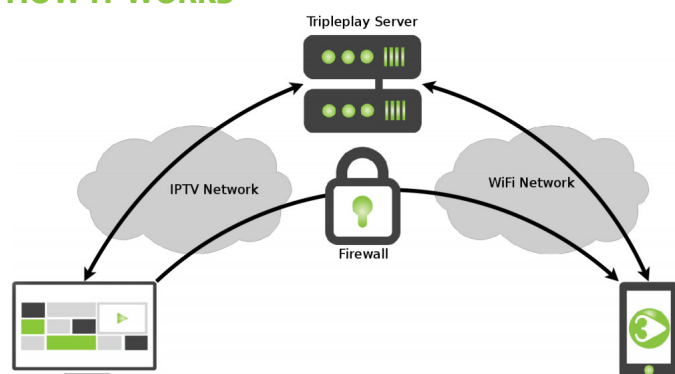

HOW IT WORKS

www.tripleplay.tv